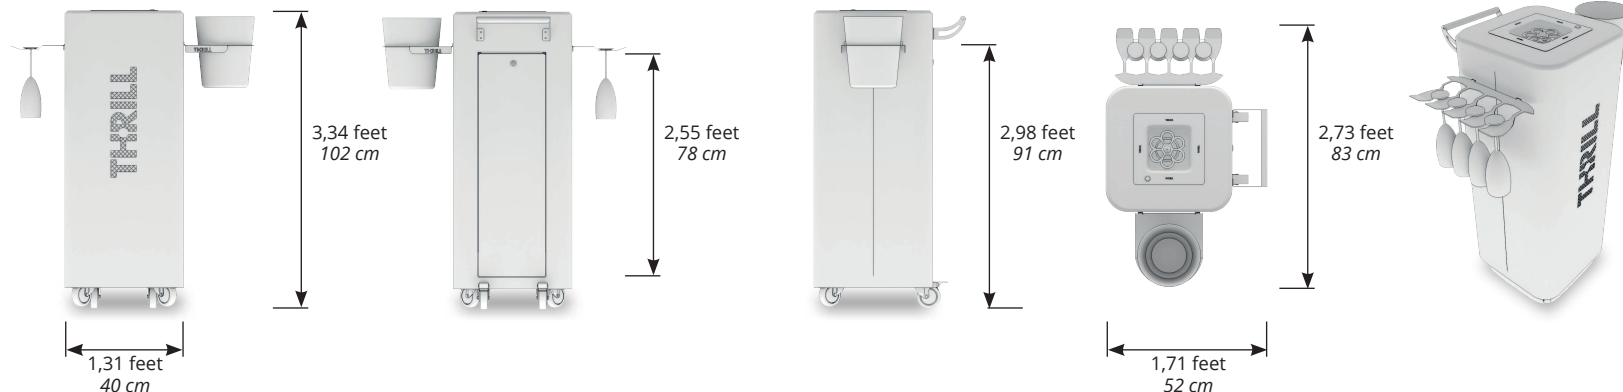

Technical features/ *Caratteristiche tecniche*